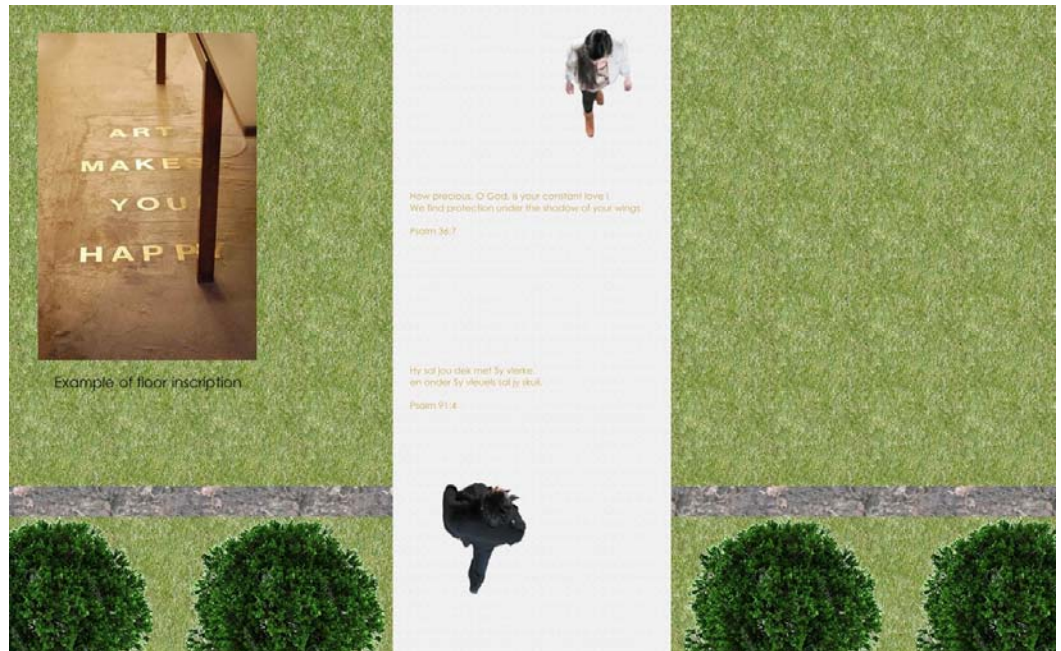

Speed Limit Sign

Tasting Hall Parking Sign

Entrance Directional Sign

BOSJES

FURNITURE, LIGHTING & SIGNAGE

WORCESTER