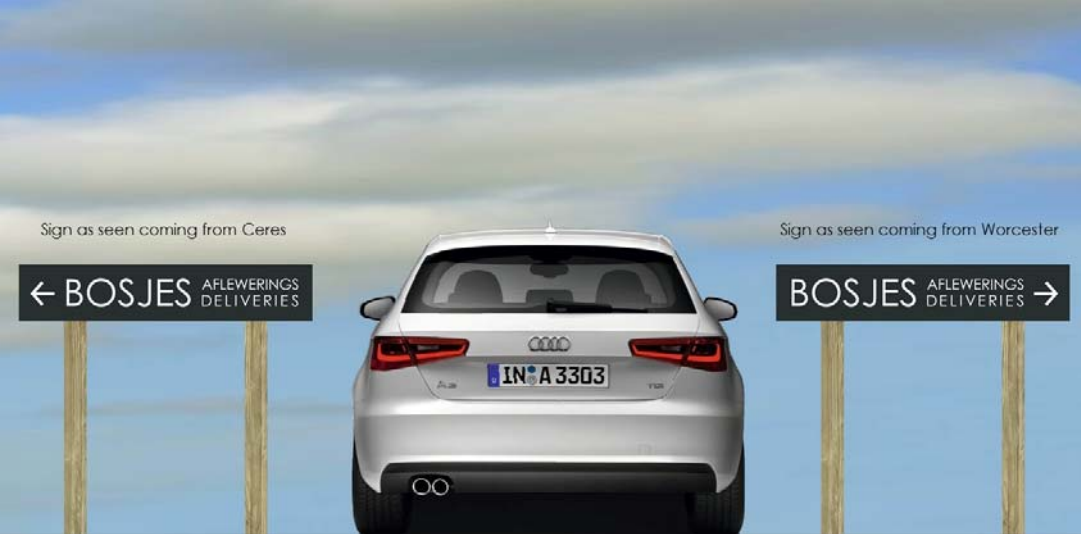

Speed Limit Sign

Tasting Hall Parking Sign

Entrance Directional Sign

BOSJES

FURNITURE, LIGHTING & SIGNAGE

WORCESTER